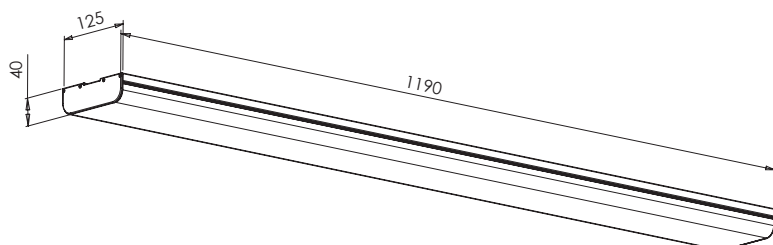

## Linear Blade LED

CAT NO. M5FD228LED

A brand of  legrand

<b>Cat no.</b>	M5FD228LED
<b>Description</b>	Linear Blade LED
<b>Lumens output</b>	4400lm
<b>CRI</b>	80+
<b>Lifespan</b>	40,000h
<b>Dimmable</b>	No
<b>Input power</b>	40W
<b>Light colour</b>	Cool White (4000K)
<b>Efficacy</b>	110lm/W
<b>Warranty</b>	3 years

# Linear Blade LED

CAT NO. **M5FD228LED**

A brand of **legrand**

Single product (Qty 1)	
Cat No	Barcode
M5FD228LED	9321001481393

Outer box (Qty 6)	
Cat No	Barcode
M5FD228LED	9321001481409

- Ideal for halls, corridors, offices, shopping centres and garages
- Use 40W for a lumens of 4400lm
- Length: 1200mm
- Lifespan: 40,000 hours
- Cool white 4,000K nominal
- 3 years warranty